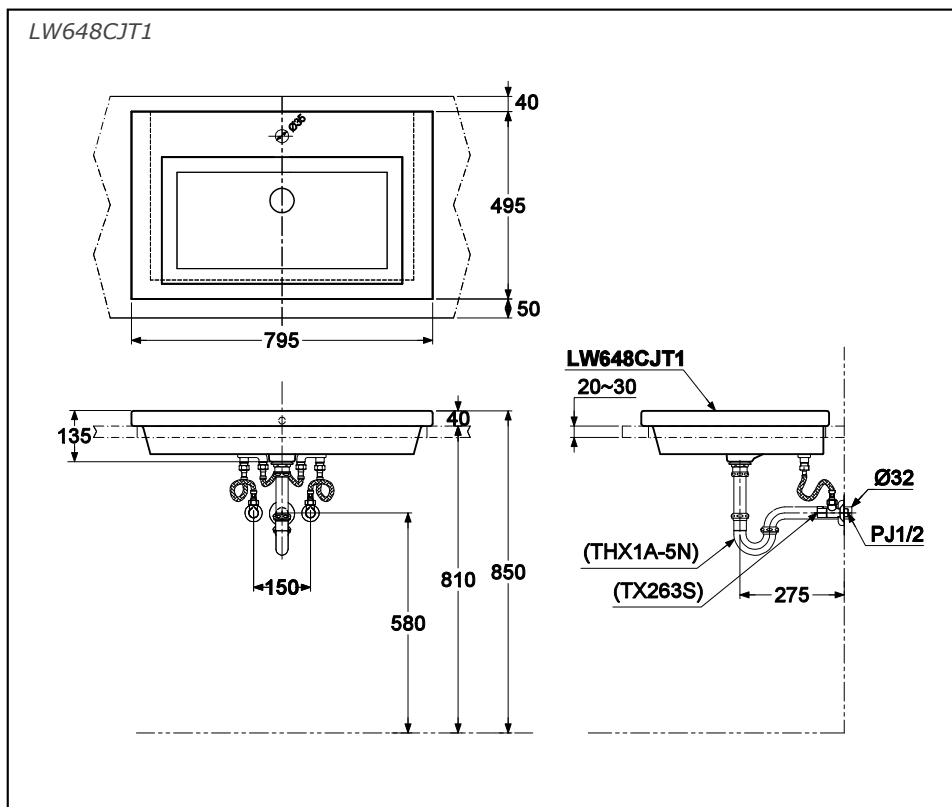

# TOTO | LAVATORIES

Self Rimming Lavatory

**LW648CJT1**

## Specifications

Size : 795W x 495D x 135H mm

## Parts Description

- **LW648CJT1**  
Self-Rimming Lavatory  
with one tap hole

### Optional Parts

- THX1A-5N  
P=Trap (L=306mm)
- TX263S (x2)  
Stop Valve w/Flexible Hose